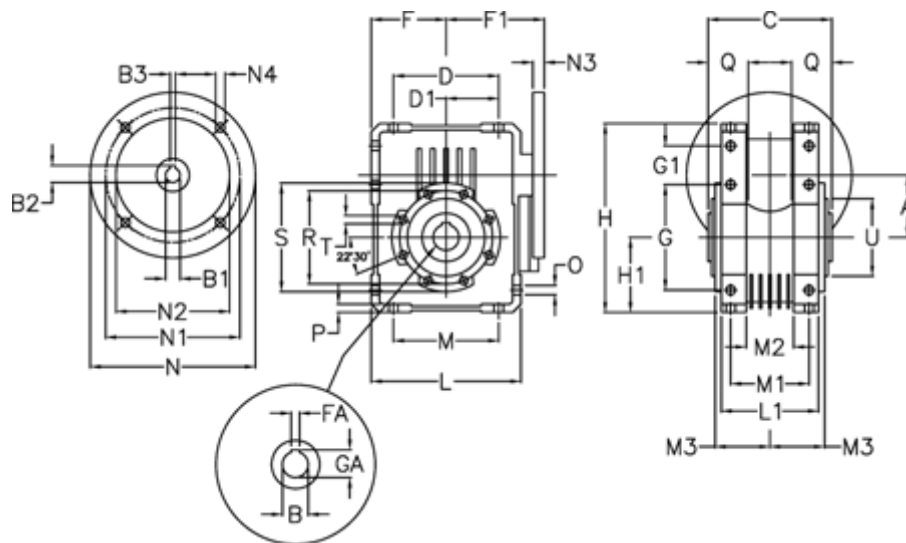

Article number: 392208602374016

Description: Worm Gear with Torque Limiter  
W86 L1-U-23-P100 B5

## Measures

A = 86.9	F = 100	L = 200	N2 = 180	T = M10x18
B = 35	F1 = 136	L1 = 125	N3 = 13	U = 110
B1 E7 = 28	FA = 10	M = 144	N4 = 12.5	
B2 = 31.3	G = 144	M1 = 101	O = 11.5	
B3 H9 = 8	G1 = 45.5	M2 = 57	P = 11	
C = 140	GA = 38.3	M3 = 64.5	Q = 45	
D = 144	H = 245.5	N = 250	R = 130	
D1 = 72	H1 = 100	N1 = 215	S = 150	